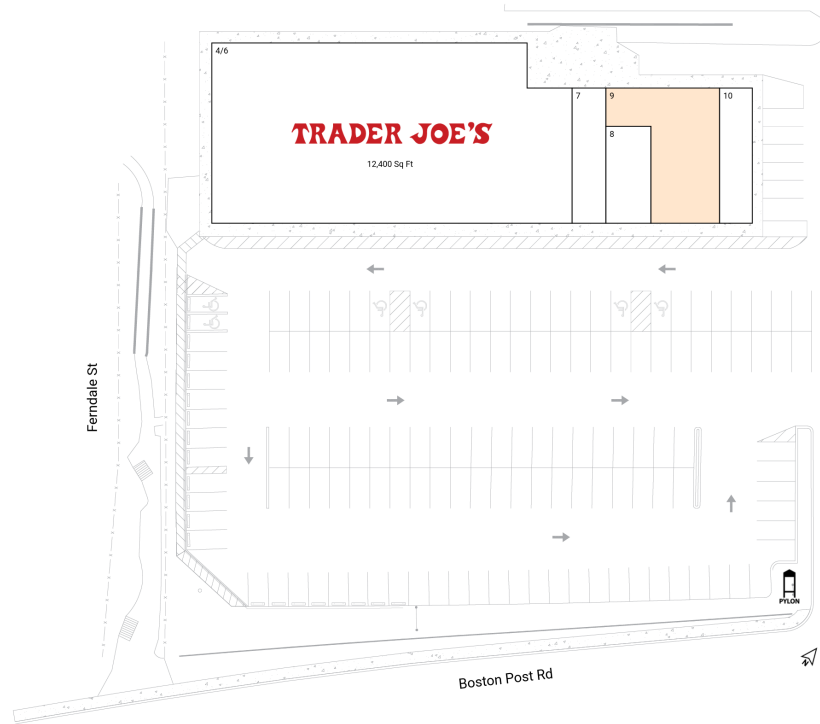

Village Square Shopping Center

1262 Boston Post Road | Larchmont, NY 10538

Westchester County

New York-Newark-Jersey City, NY-NJ

17,000 Sq Ft

40.9383, -73.7462

Available Spaces

9 1,966 Sq Ft

Current Tenants

Space size listed in square feet

4/6	Trader Joe's	12,400
7	Everythings Hair Limited	900
8	Nail House	862
10	Espresso Cafeto	872

This site plan is for illustrative and information purposes only, showing the general layout of the shopping center; and is not a legal survey. Brixmor makes no representation or warranty that the shopping center is exactly as depicted as site conditions and tenant mix are subject to change over time.